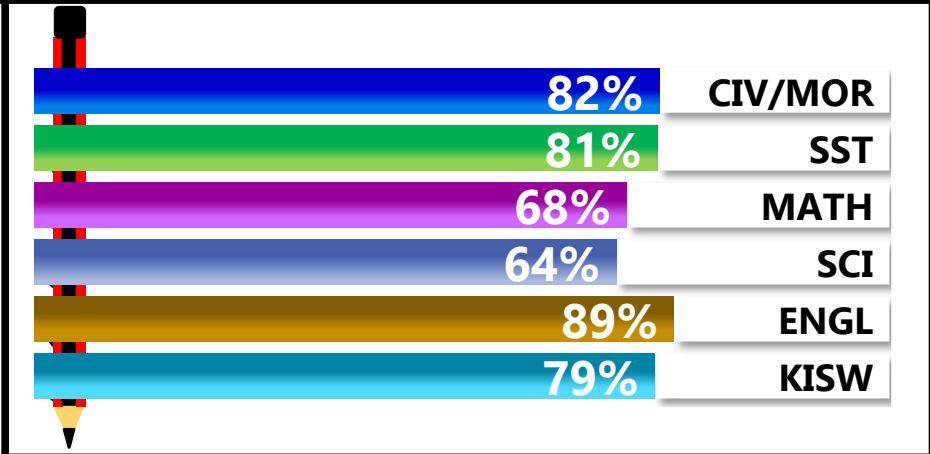

PEACE & LOVE			
REGION: DAR ES SALAAM		SCHOOL AVERAGE	231.2	OVERALL GRADE	B
DISTRICT: UBUNGO				CATEGORY	BELOW 40

SUBJECT PERFORMANCE ANALYSIS

SUBJECT NAME	AVG	%	RNK
ENGLISH	44.6	89%	1
CIVIC & MORAL	40.8	82%	2
SOCIAL STUDIES	40.4	81%	3
KISWAHILI	39.7	79%	4
MATHEMATICS	33.9	68%	5
SCIENCE	31.9	64%	6
BOYS/GIRLS PASS RATE	STD	AVG	%
BOYS	5	0.31	31%
GIRLS	11	0.69	69%

GRADE ANALYSIS SUMMARY					
SUBJECT NAME/GRADE	A	B	C	D	E
MATHEMATICS	0	14	2	0	0
KISWAHILI	4	12	0	0	0
ENGLISH	15	1	0	0	0
SCIENCE	0	13	3	0	0
SOCIAL STUDIES	7	9	0	0	0
CIVIC AND MORAL	7	8	0	0	0