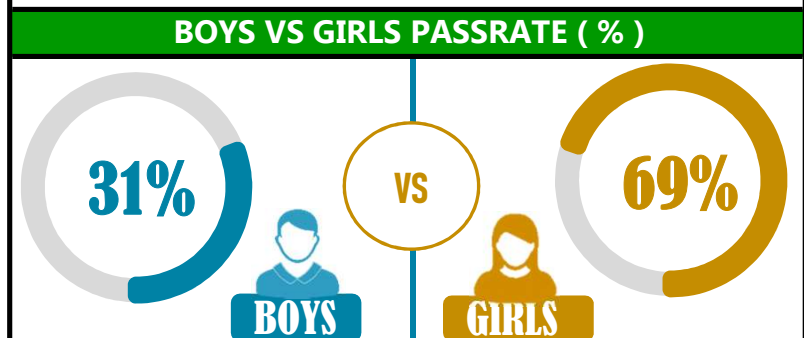

OVERALL GRADE ANALYSIS	NO.	SEATED	%
A	4	16	25%
B	12		75%
C	0		0%
D	0	0	0%
E	0		0%

OVERALL PERFORMANCE ANALYSIS		
REGISTERED	16	100%
SEATED	16	100%
ABSENTEES	0	0%
PASSED	16	100%
FAILED	0	0%